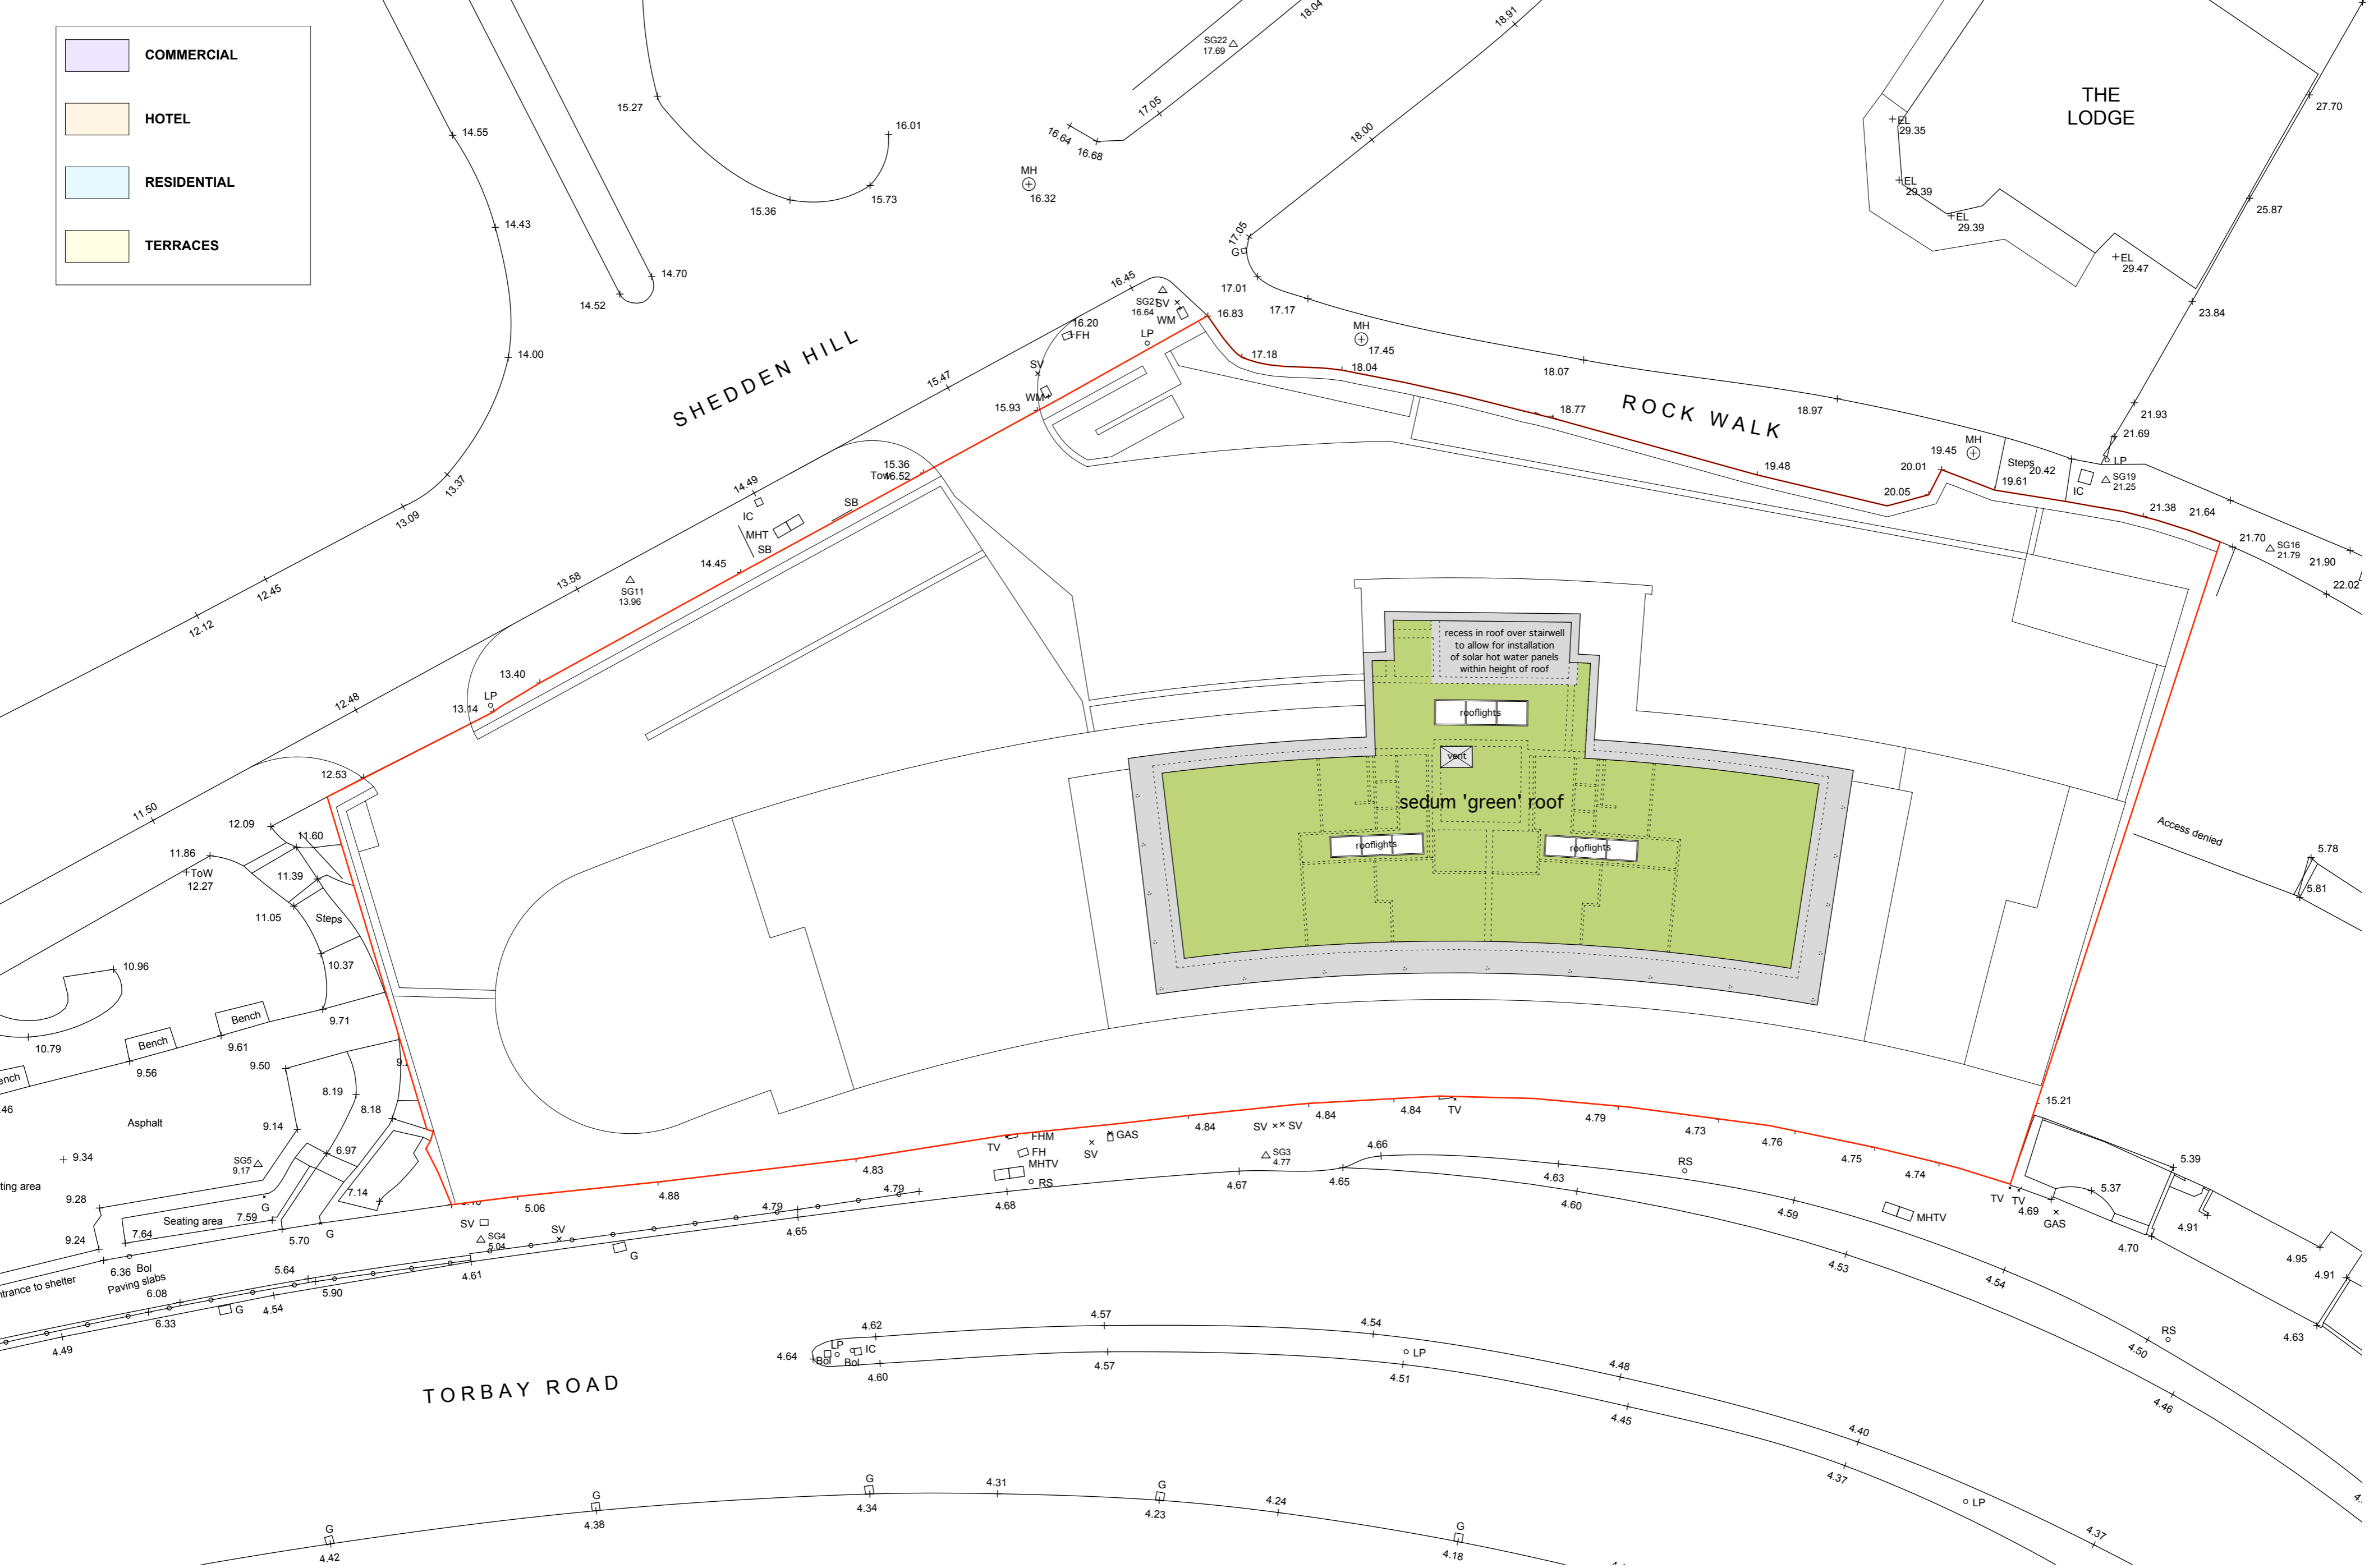

- COMMERCIAL
- HOTEL
- RESIDENTIAL
- TERRACES

PLANNING APPLICATION

The Architects Design Group • 11 Research Way Tamar Science Park Derriford Plymouth Devon PL6 8BT T: 01752 707898 • www.architects-adg.co.uk

Title : **ROOF PLAN**

This drawing is copyright. Do not scale

Date : 26.01.08

Drawn : DV

Scale : 1:100 @ A0
1:200 @ A2

Checked by: DV

Drg No : **08664 • SD107**