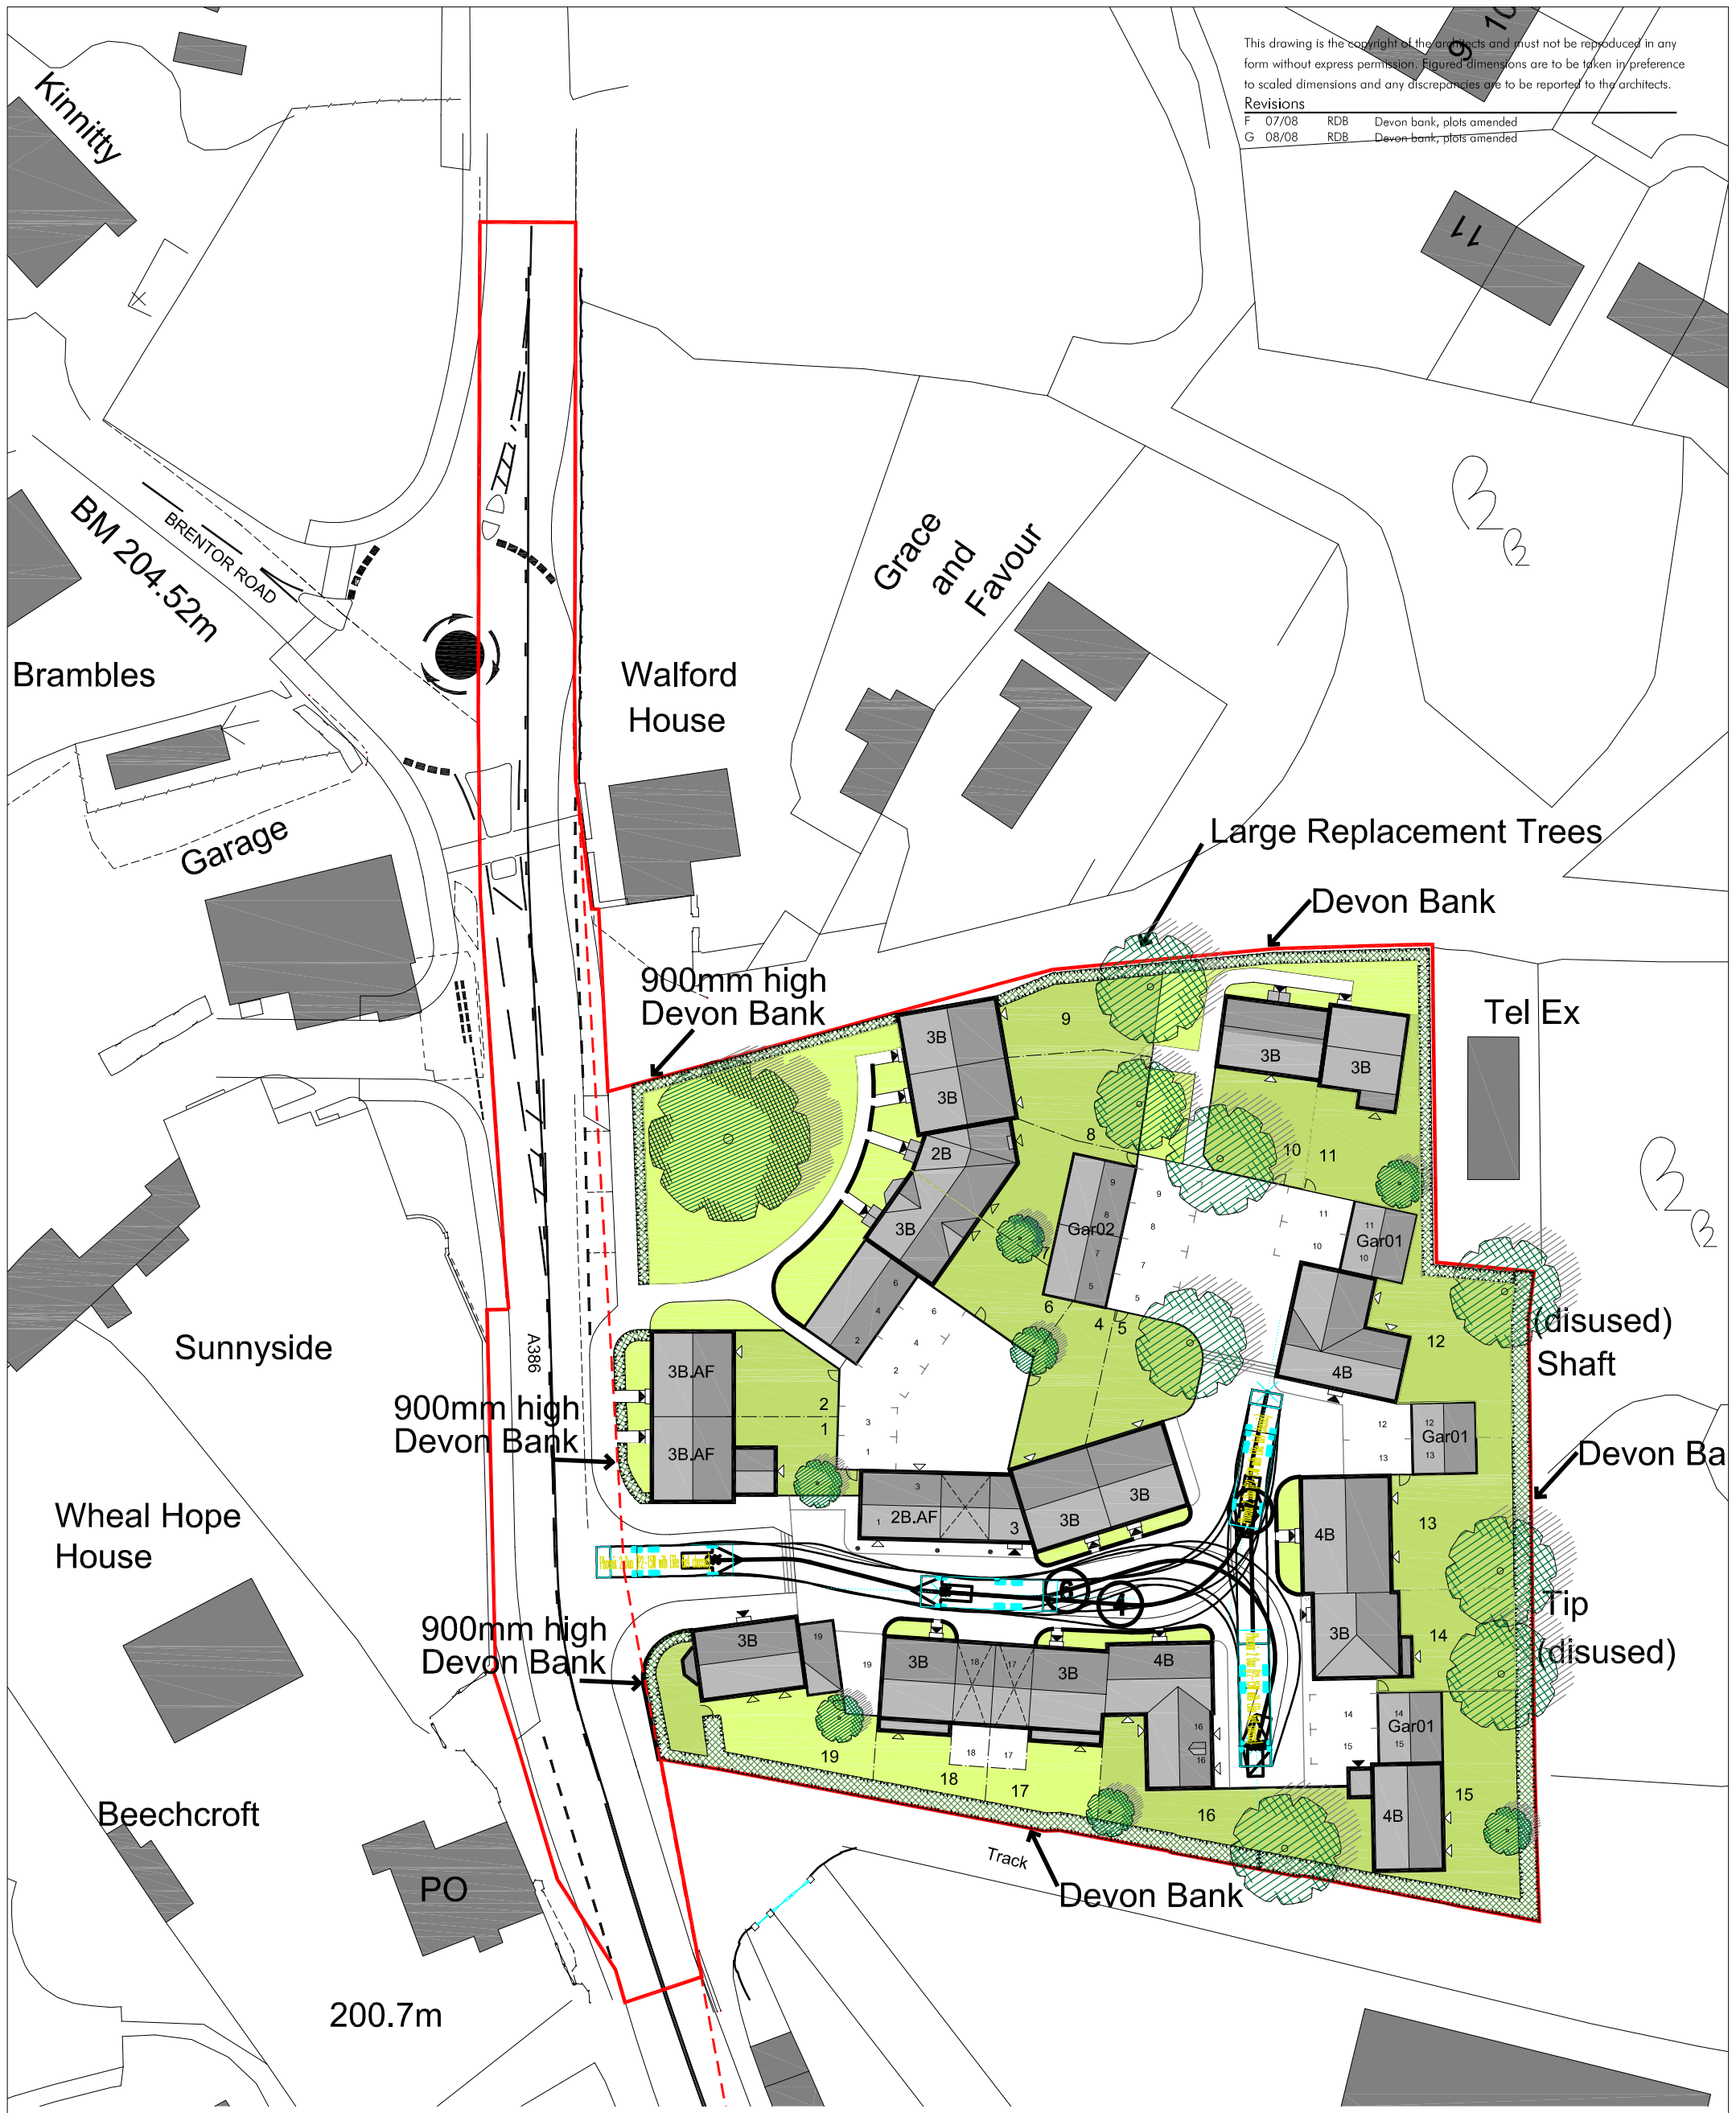

Revisions			
F	07/08	RDB	Devon bank, plots amended
G	08/08	RDB	Devon bank, plots amended

**TETLOW KING**

ARCHITECTS & URBAN DESIGNERS

Lone Barn Studios, Stanbridge Lane, Romsey, Hampshire SO51 0HE Tel: (01794) 517333 Fax: (01794) 515517 Email: mail@tetlowking.co.uk

Project  
**Mary Tavy Village**  
 Kingscourt Homes

Title  
**Site Layout**  
 Showing Indicative Highway works

Scale	Date	Drawn	Checked	Job No.	Drawing. No.	Revision
1:500	04/08	PMG	RDB	PL.041005	SL.05	G