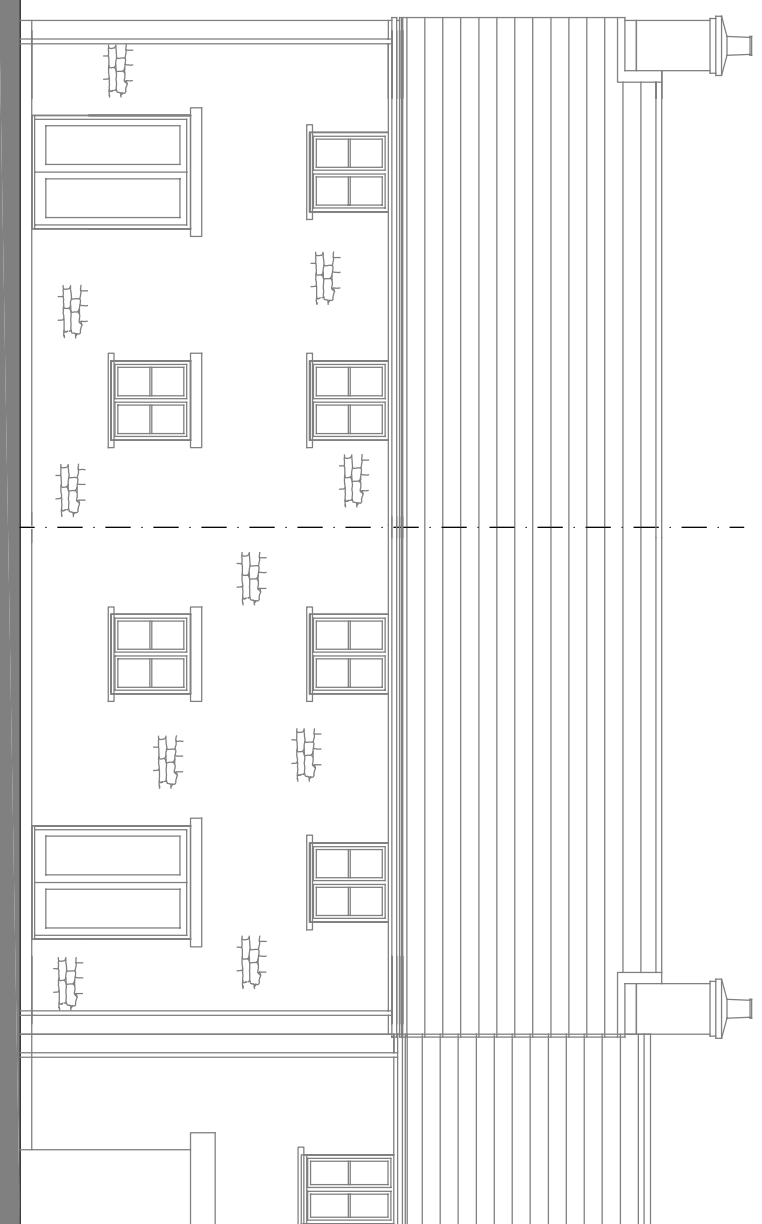

Front Elevation

Side Elevation

Side Elevation

Rear Elevation

TETLOW KING

ARCHITECTS & URBAN DESIGNERS

Lone Barn Studios, Stanbridge Lane, Romsey, Hampshire SO51 0HE Tel: (01794) 517333 Fax: (01794) 515517 Email: mcit@tetlowking.co.uk

Project

Mary Tavy Village
Dartmoor
for Kingscourt Homes

Title

Plot 4 & 5
Elevations

Scale
1:100

Date
04/08

Drawn
FEK

Checked
RDB