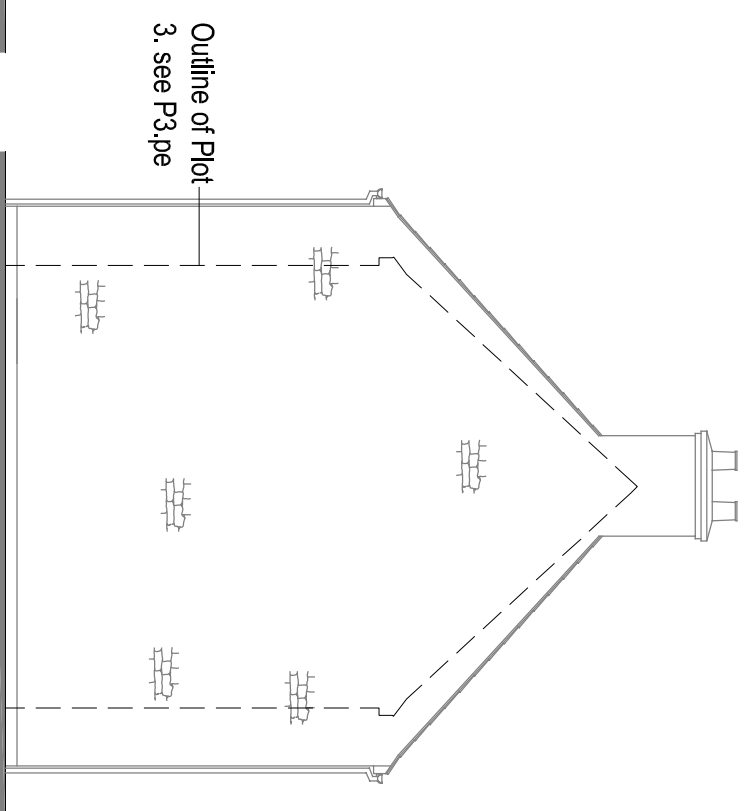

Front Elevation

Side Elevation

Side Elevation

Rear Elevation

TETLOW KING

ARCHITECTS & URBAN DESIGNERS

Lone Barn Studios, Stanbridge Lane, Romsey, Hampshire SO51 0HE Tel: (01794) 517333 Fax: (01794) 515517 Email: mcit@tetlowking.co.uk

Project

Mary Tavy Village
Dartmoor
for Kingscourt Homes

Title

Plot 4 & 5
Elevations

Scale
1:100

Date
04/08

Drawn
FEK

Checked
RDB

Job No.
P1041005

Drawing: No.
P.4-5.e

Revision
A