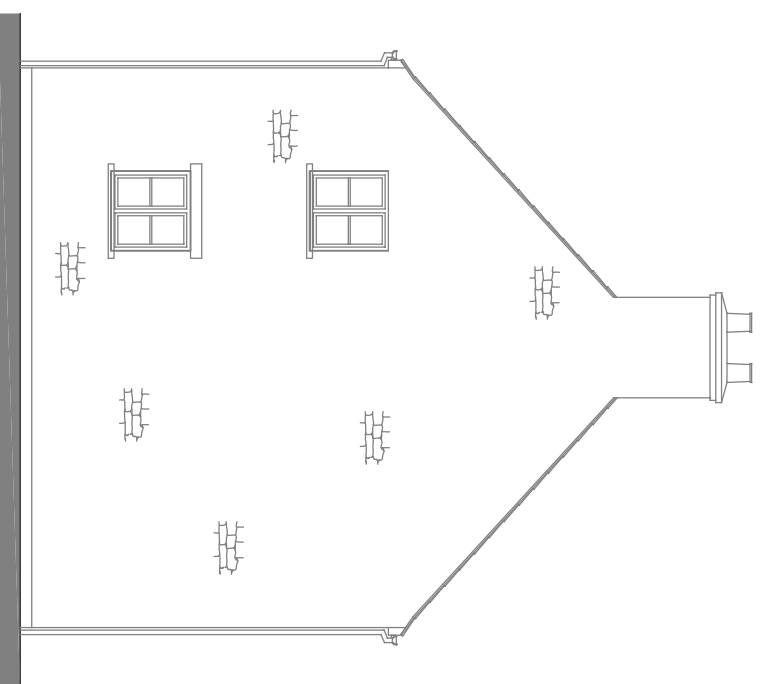

Front Elevation

Side Elevation

Side Elevation

Rear Elevation

TETLOW KING

ARCHITECTS & URBAN DESIGNERS

Lone Barn Studios, Stanbridge Lane, Romsey, Hampshire SO51 0HE Tel: (01794) 517333 Fax: (01794) 515517 Email: mcit@tetlowking.co.uk

Project

Mary Tavy Village
Dartmoor
for Kingscourt Homes

Title

Plot 4 & 5
Elevations

Scale
1:100

Date
04/08

Drawn
FEK

Checked
RDB