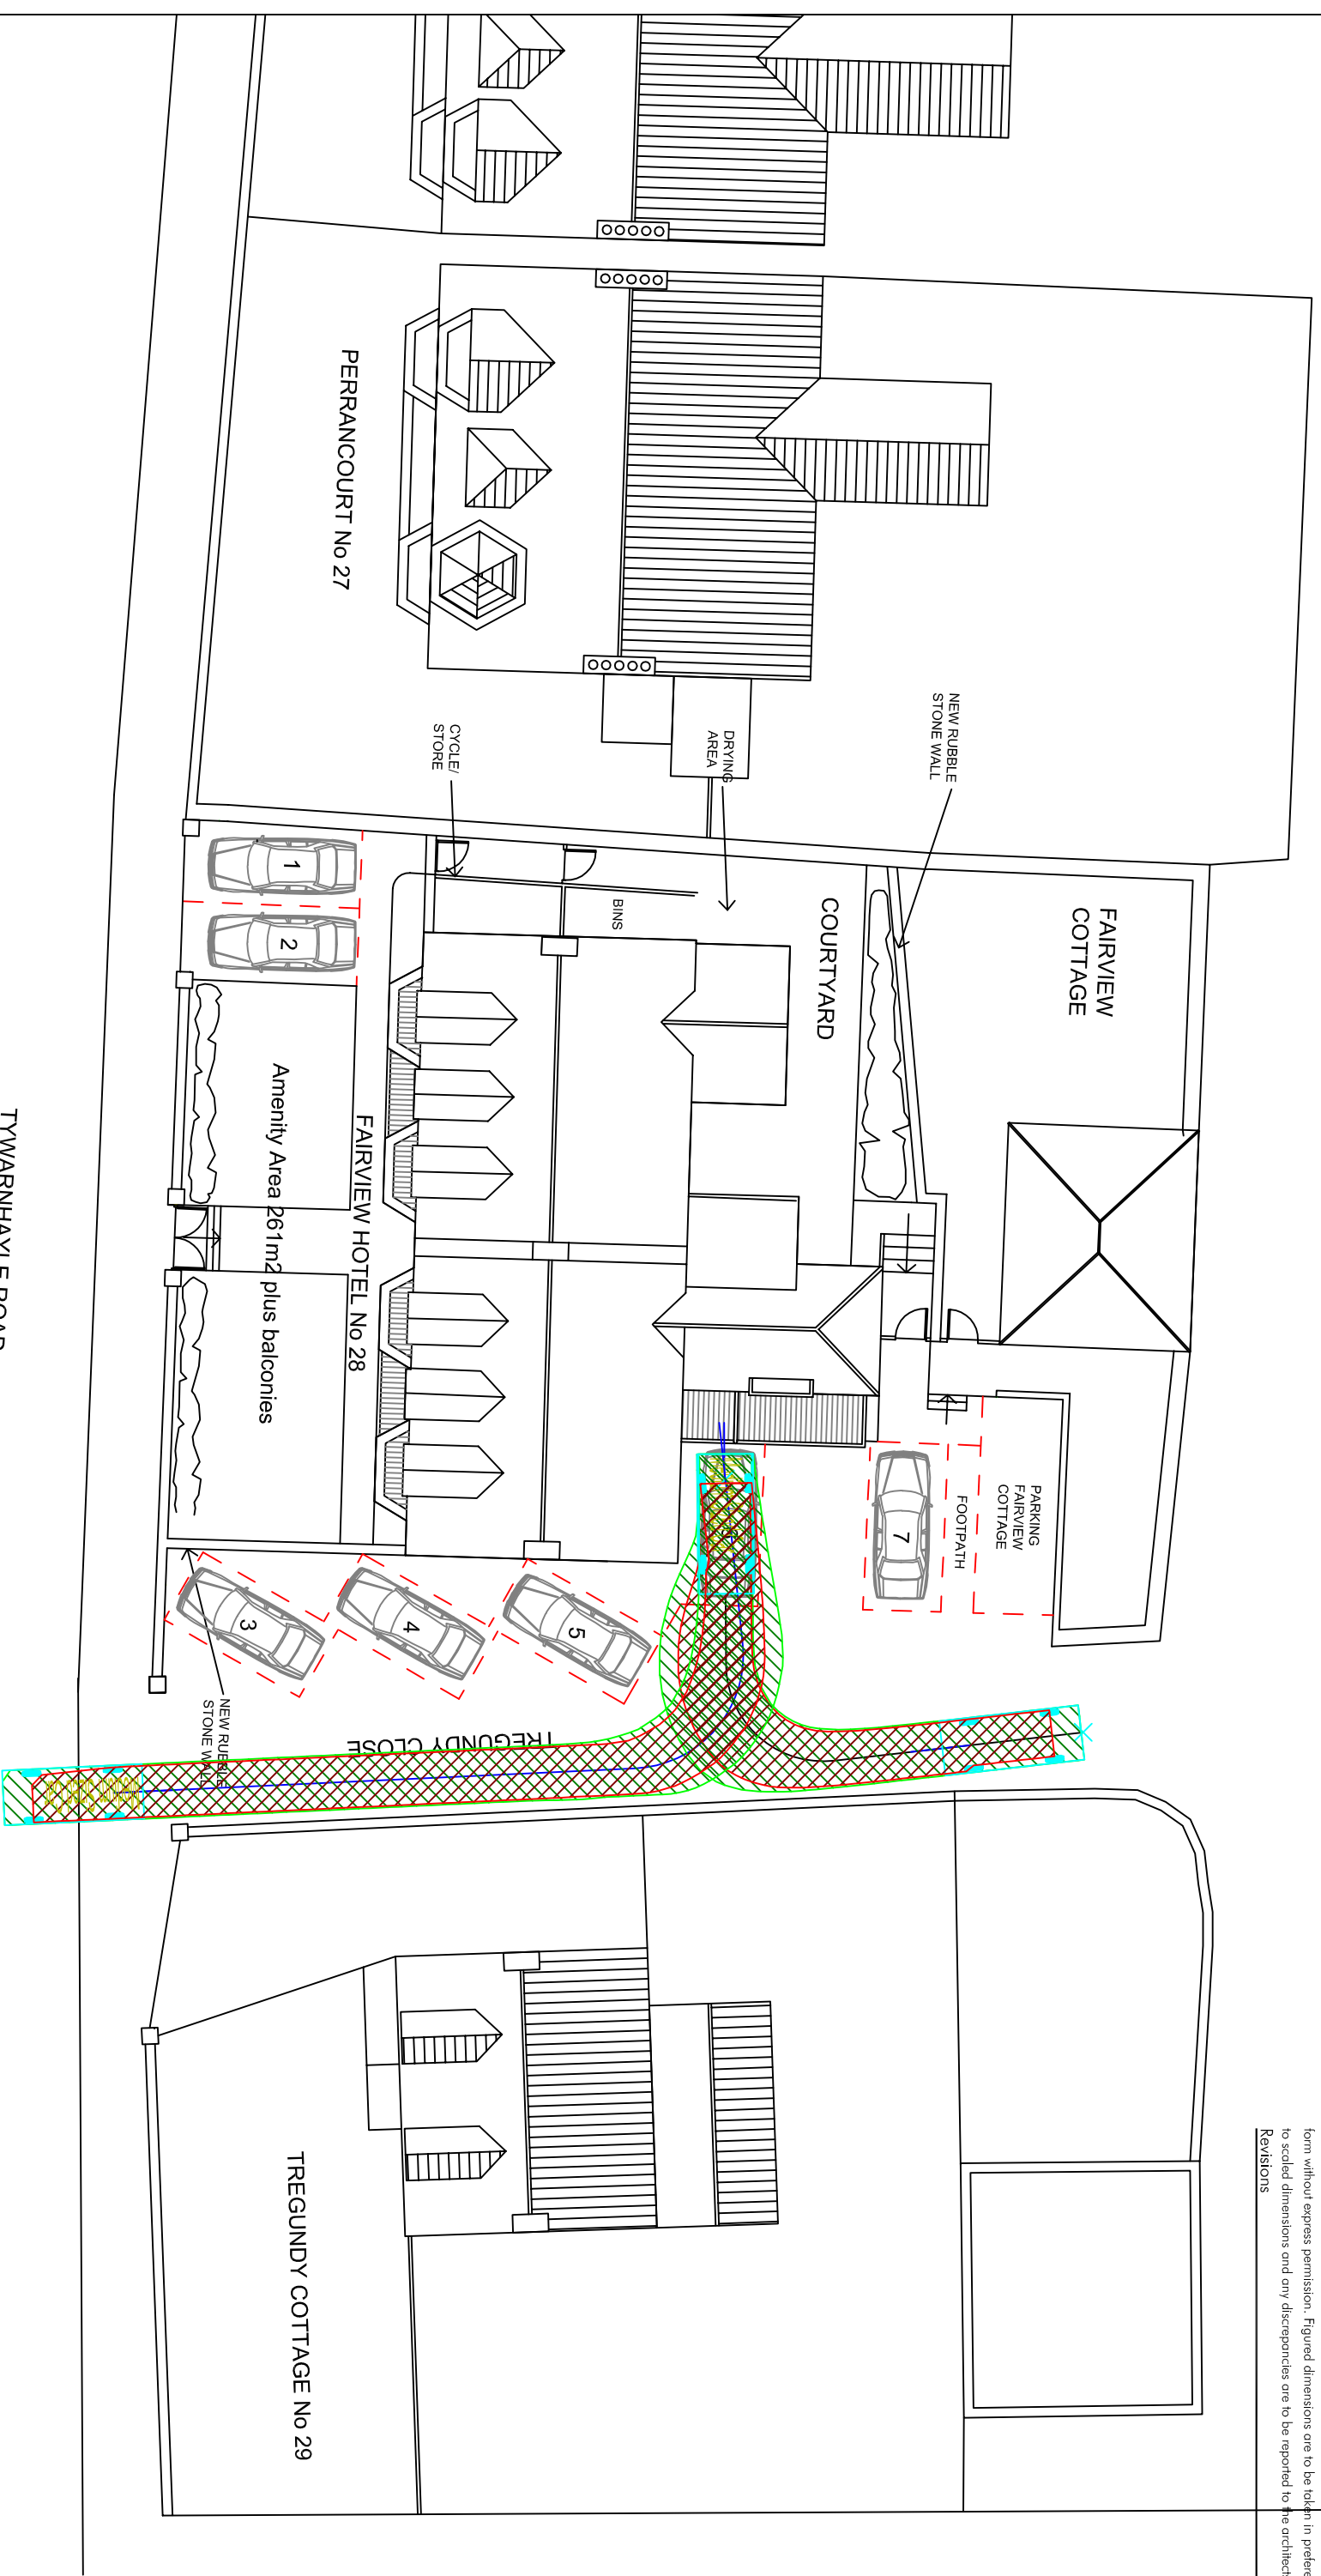

This drawing is the copyright of the architects and must not be reproduced in any form without express permission. Figured dimensions are to be taken in preference to scaled dimensions and any discrepancies are to be reported to the architects.

Revisions

TYWARNHAYLE ROAD

TETLOW KING

ARCHITECTS & URBAN DESIGNERS

Lone Barn Studios, Stanbridge Lane, Romsey, Hampshire SO51 0HE Tel: (01794) 517333 Fax: (01794) 515517 Email: mail@tetlowking.co.uk

Project

Fairview Hotel
Perranporth
Cornwall

Title

Tracking Layout
7 Unit Scheme

Scale	Date	Drawn	Job No.	Drawing No.	Revision
1:200	05/05	FEK	-	TL.01